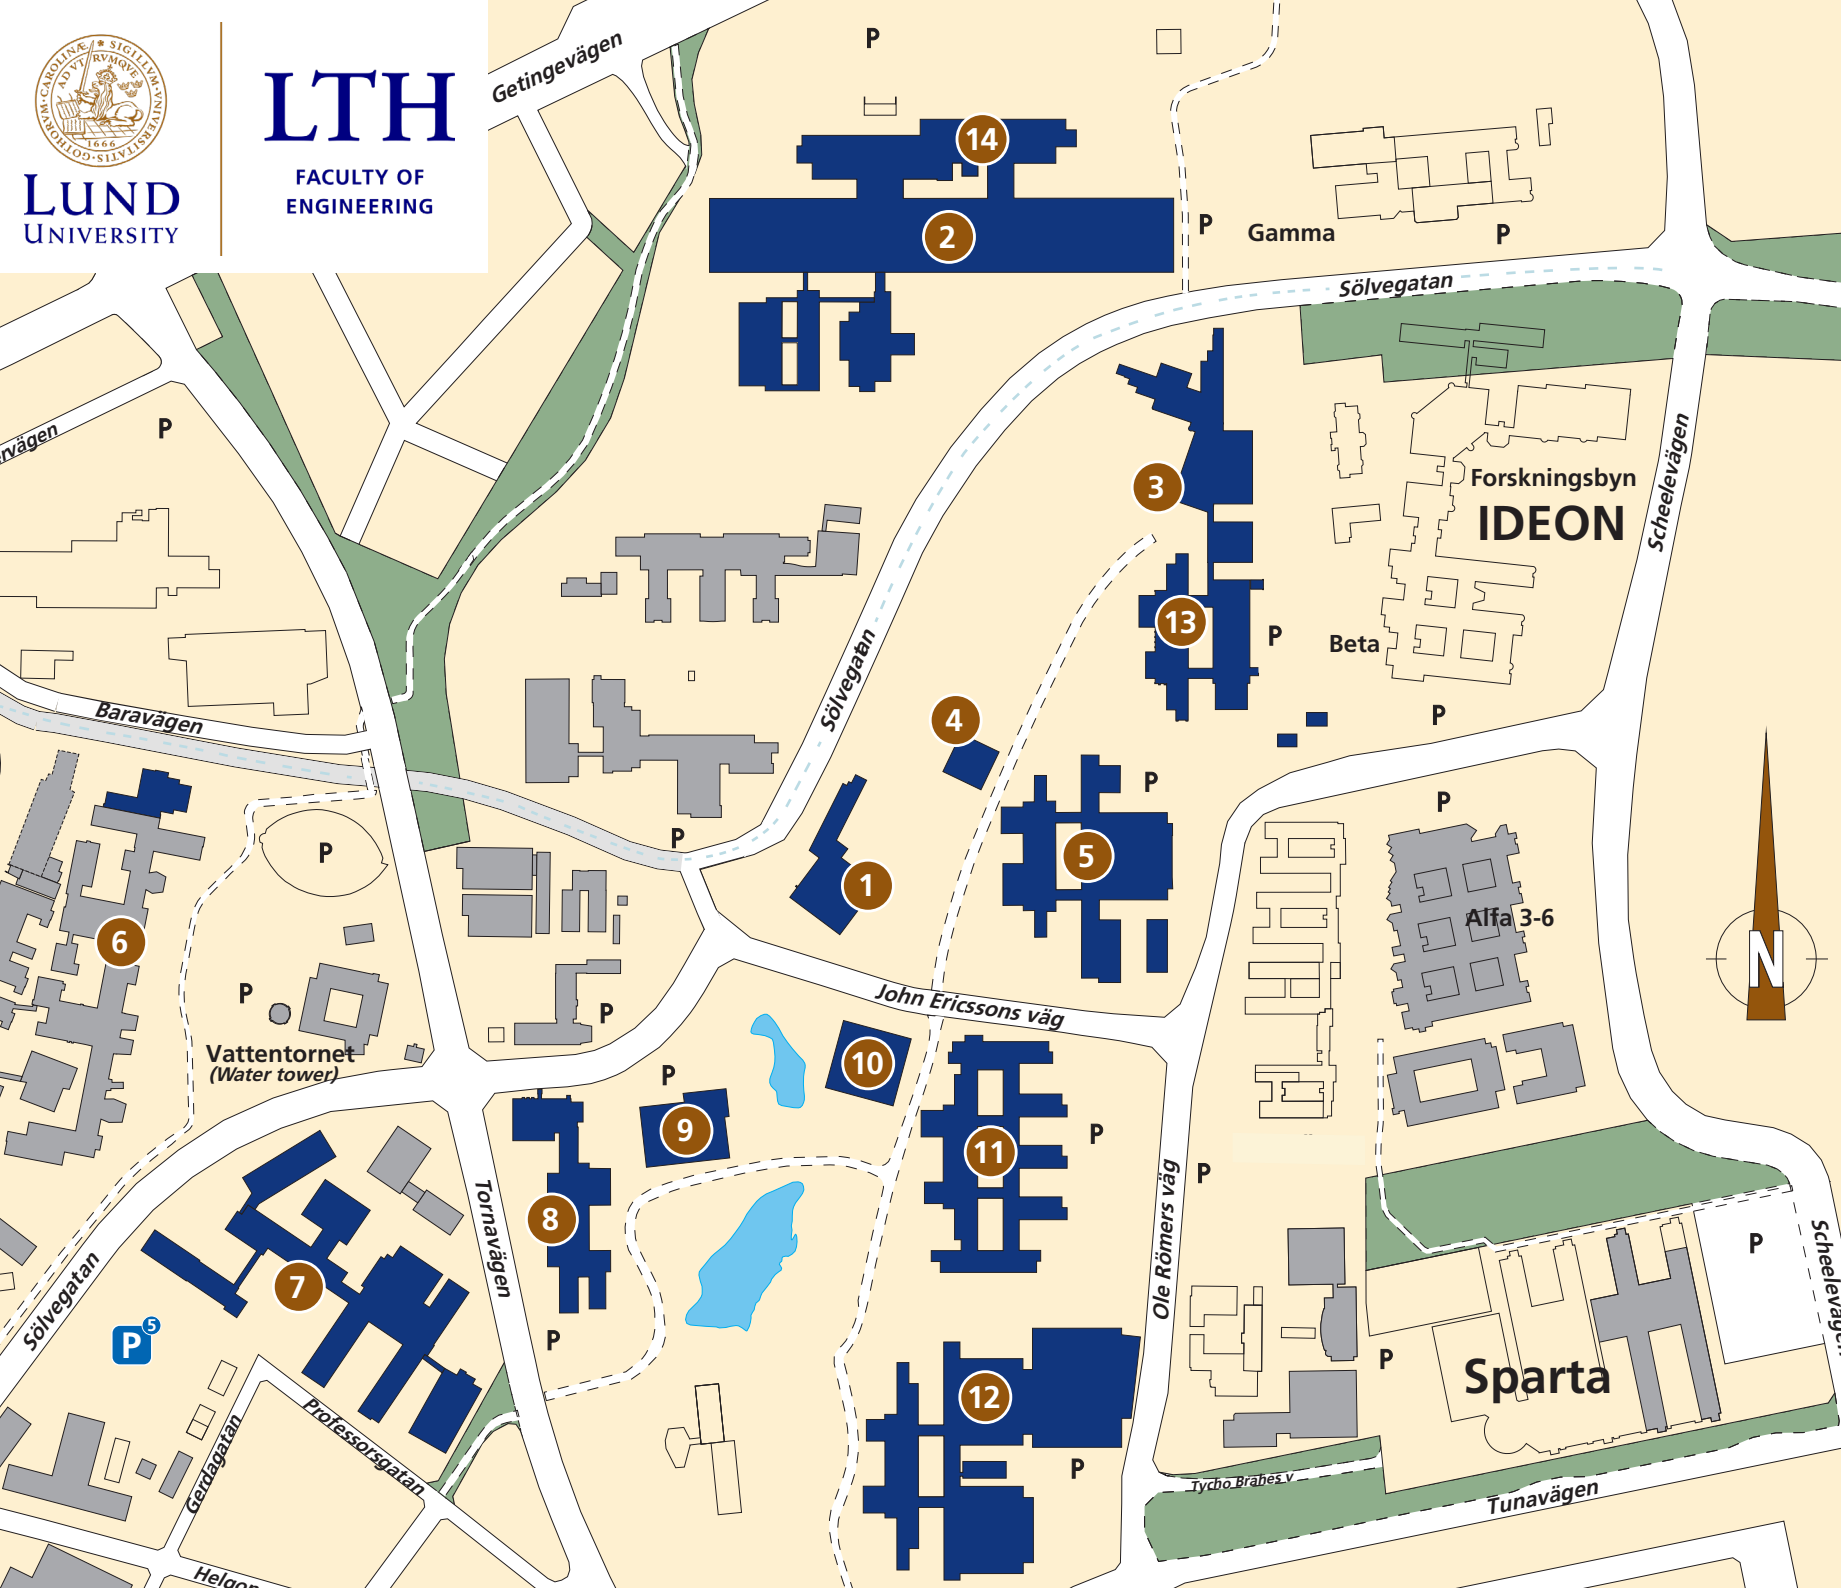

**LTH**  
FACULTY OF  
ENGINEERING

**LUND**  
UNIVERSITY

- 1. Kårhuset**  
Auditorium  
Restaurant / café  
Student union  
International coordinators  
Dean
- 2. Chemistry centre (KC)**  
Library  
Café
- 3. IKDC**  
Restaurant / café
- 4. Navet**  
IT support
- 5. V-building / Vattenhallen**  
Library  
Café
- 6. BMC**
- 7. Fysicum**  
Library
- 8. Mathematics centre (MH)**  
Library  
Café
- 9. The Annex (MA)**
- 10. Study Center**  
Reception and LU card station  
Restaurant / café  
Library  
Book shop
- 11. E-building**  
Study- and career guidance  
Programme planners  
Psychological counsellors  
Schedulers  
Coordinators examination  
Coordinators admission  
CEQ coordinators  
Café  
Library
- 12. M-building**  
Café
- 13. A-building**  
Library
- 14. M-KC4**  
Café