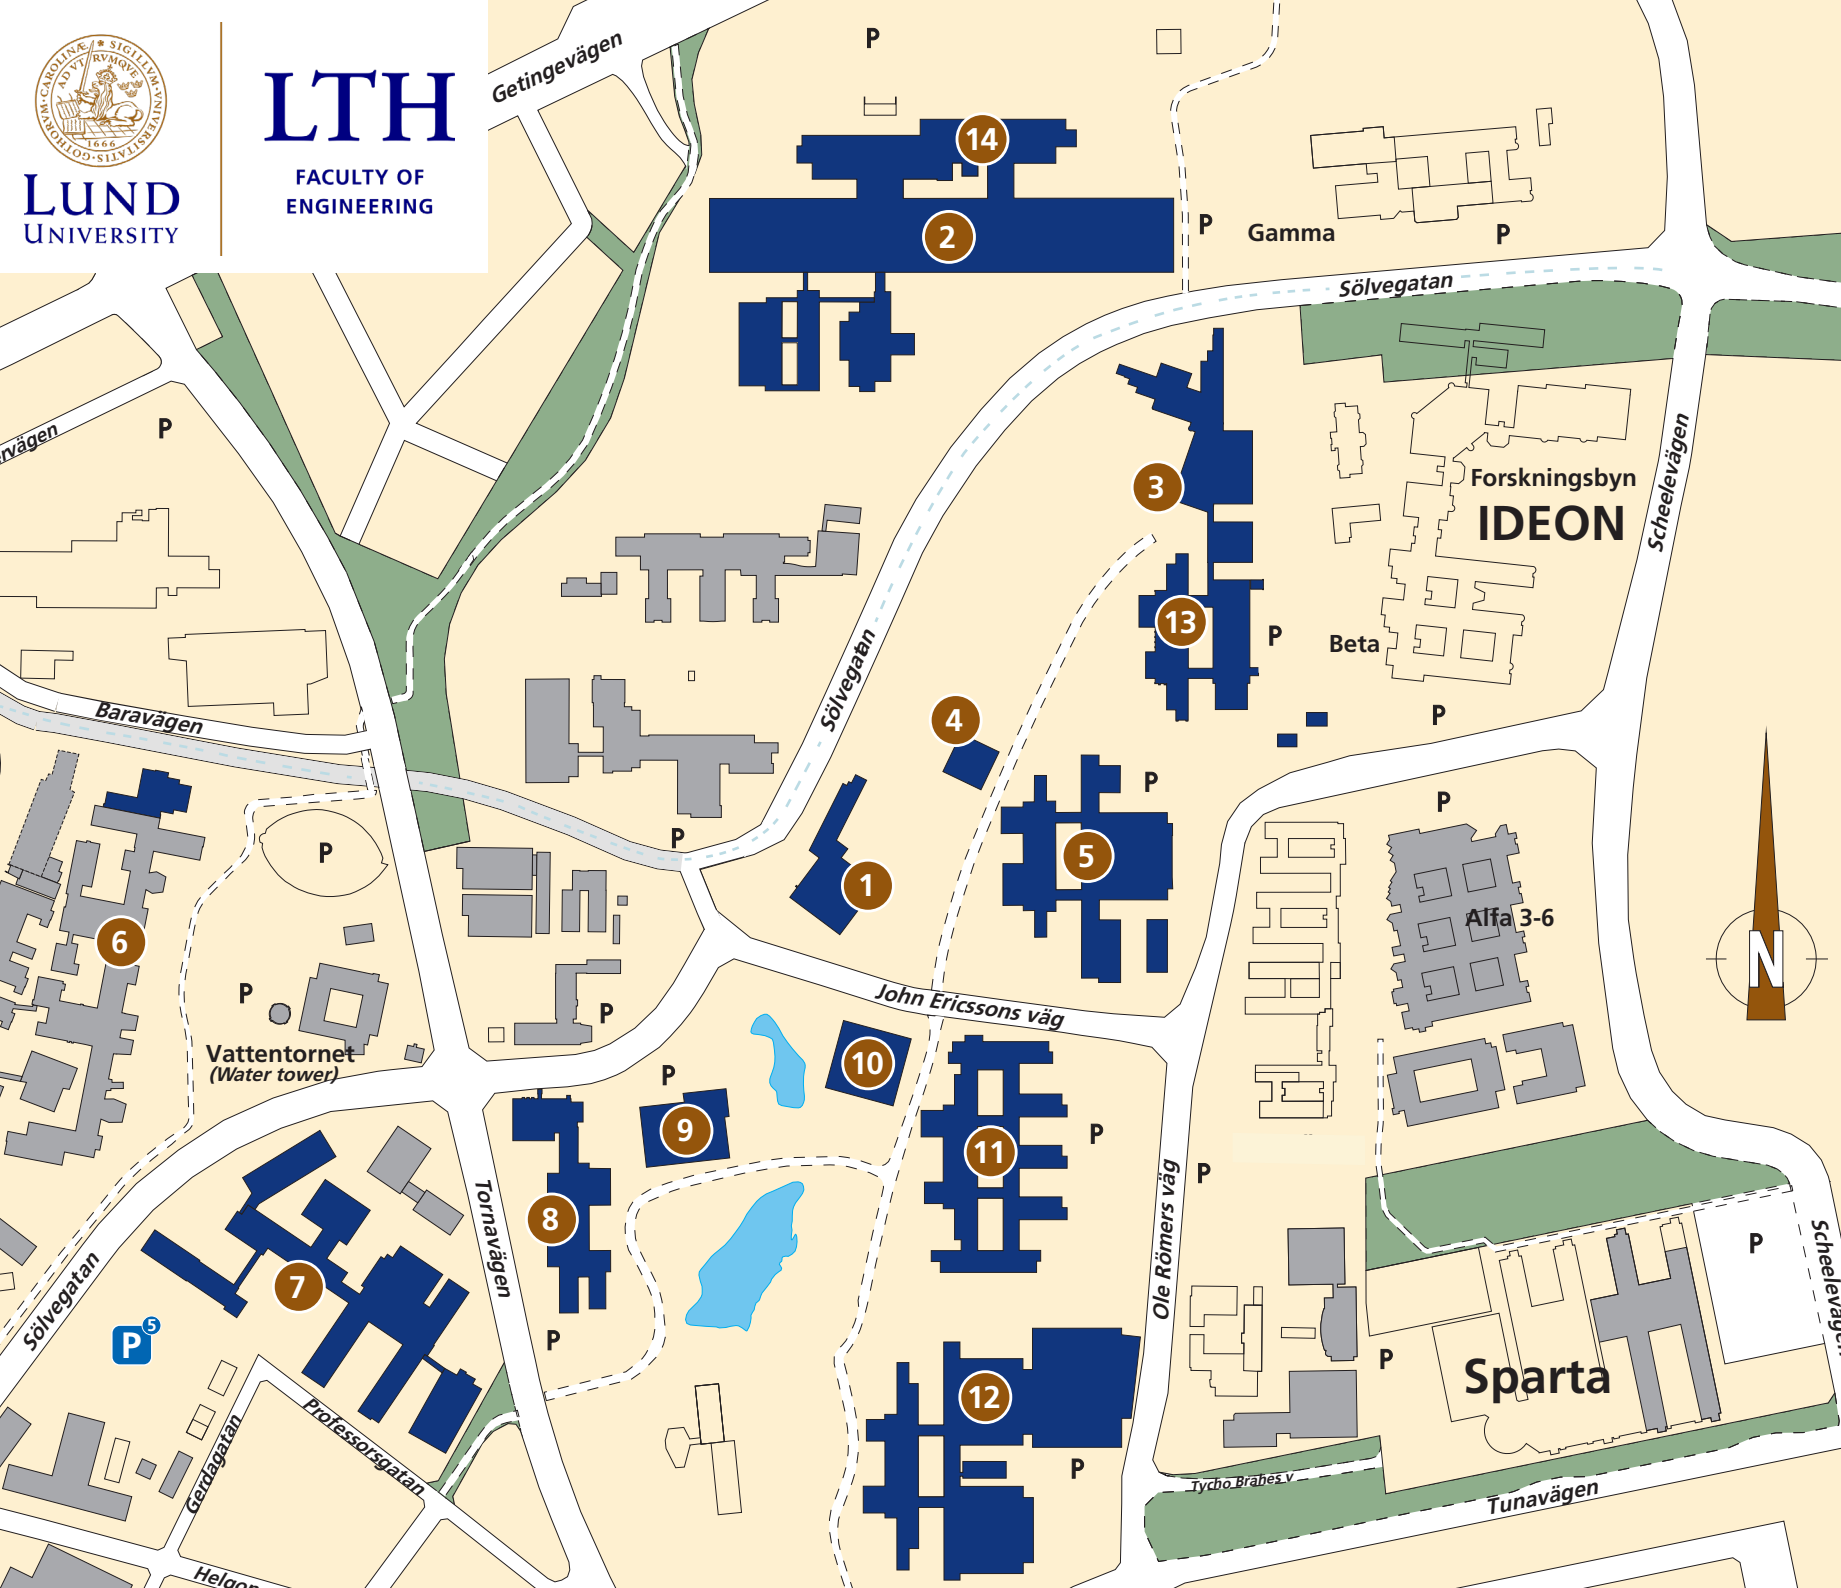

LTH
FACULTY OF
ENGINEERING

LUND
UNIVERSITY

- 1. Kårhuset**
Aula
Restaurant / café
Student union
International coordinators
Dean
- 2. Chemistry centre (KC)**
Library
Café
- 3. IKDC**
Restaurant / café
- 4. Navet**
IT support
- 5. V-building / Vattenhallen**
Library
Café
- 6. BMC**
- 7. Fysicum**
Library
- 8. Mathematics centre (MH)**
Library
Café
- 9. The Annex (MA)**
- 10. Study Center**
Reception and LU card station
Restaurant / café
Library
Book shop
- 11. E-building**
Study- and career guidance
Programme planners
Psychological counsellors
Schedulers
Coordinators examination
Coordinators admission
CEQ coordinators
Café
Library
- 12. M-building**
Café
- 13. A-building**
Library
- 14. M-KC4**
Café